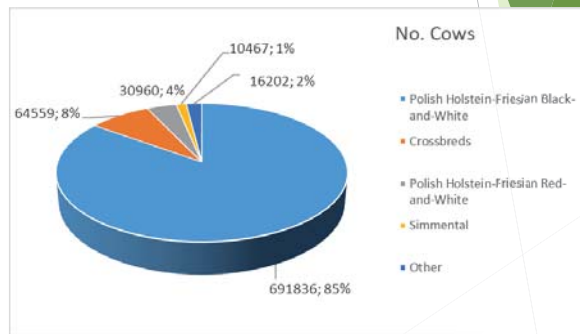

- ▶ No. dairy cows: 2.2 mln
- ▶ Performance recorded: 814 thous.
- ▶ 37%

Source: PFCBDF

The most popular dairy cattle breeds

- ▶ Polish Holstein-Friesian
 - ▶ Black-and-White
 - ▶ Red-and-White
- ▶ Simmental
- ▶ Polish Red-and-White
- ▶ Montbeliarde
- ▶ Polish Red
- ▶ Polish Black-and-White

9

The most popular dairy cattle breeds

- ▶ Polish Holstein-Friesian
 - ▶ Black-and-White
 - ▶ Red-and-White
- ▶ Simmental
- ▶ Polish Red-and-White
- ▶ Montbeliarde
- ▶ Polish Red
- ▶ Polish Black-and-White

Source: PFCBDF

10

~25~

The most popular dairy cattle breeds

- ▶ Polish Holstein-Friesian
 - ▶ Black-and-White
 - ▶ Red-and-White
- ▶ Simmental
- ▶ Polish Red-and-White
- ▶ Montbeliarde
- ▶ Polish Red
- ▶ Polish Black-and-White