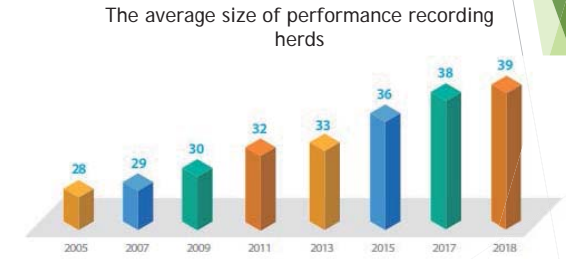

The most popular dairy cattle breeds

- Polish Holstein-Friesian
  - Black-and-White
  - Red-and-White
- Simmental
- Polish Red-and-White
- Montbeliarde
- Polish Red
- Polish Black-and-White