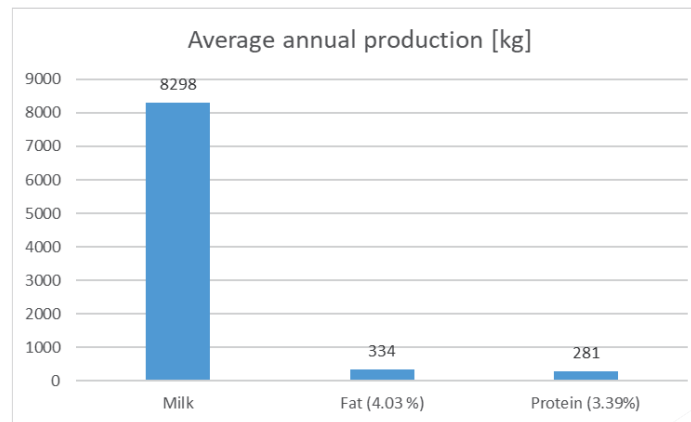

Source: PFCBDF

10

~25~

The most popular dairy cattle breeds

- ▶ Polish Holstein-Friesian
 - ▶ Black-and-White
 - ▶ Red-and-White
- ▶ Simmental
- ▶ Polish Red-and-White
- ▶ Montbeliarde
- ▶ Polish Red
- ▶ Polish Black-and-White

Source: PFCBDF

11

Annual milk production

Source: PFCBDF

12

Annual milk production

Source: PFCBDF

13