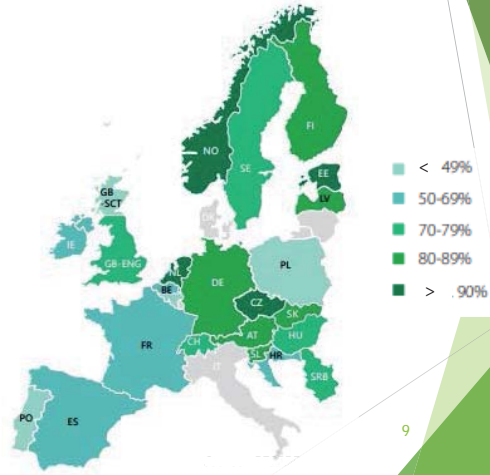

The most popular dairy cattle breeds

- Polish Holstein-Friesian
  - Black-and-White
  - Red-and-White
- Simmental
- Polish Red-and-White
- Montbeliarde
- Polish Red
- Polish Black-and-White