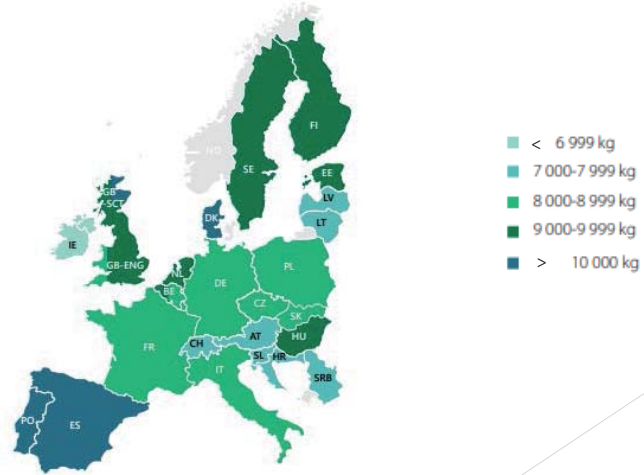

Source: PFCBDF

11

Annual milk production

Source: PFCBDF

12

Annual milk production

Source: PFCBDF

13

An increase in annual milk production

Source: PFCBDF

14

~26~

An increase in annual fat and protein production

Source: PFCBDF

15

The highest milk, fat and protein production

Source: PFCBDF

16

Average milk yield in Europe

17

The highest milk, fat and protein yield

- ▶ Polish Holstein-Friesian Black-and-White (2nd lactation)
 - ▶ 20932 kg milk
- ▶ Polish Holstein-Friesian Black-and-White (5th lactation)
 - ▶ 1534 kg fat & protein