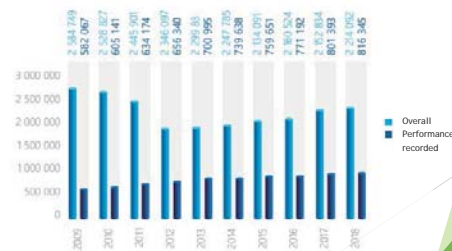

The most popular dairy cattle breeds

- Polish Holstein-Friesian
  - Black-and-White
  - Red-and-White
- Simmental
- Polish Red-and-White
- Montbeliarde
- Polish Red
- Polish Black-and-White

- No. dairy cows: 2.2 mln
- Performance recorded: 814 thous.
- 37%

Source: PFCBDF