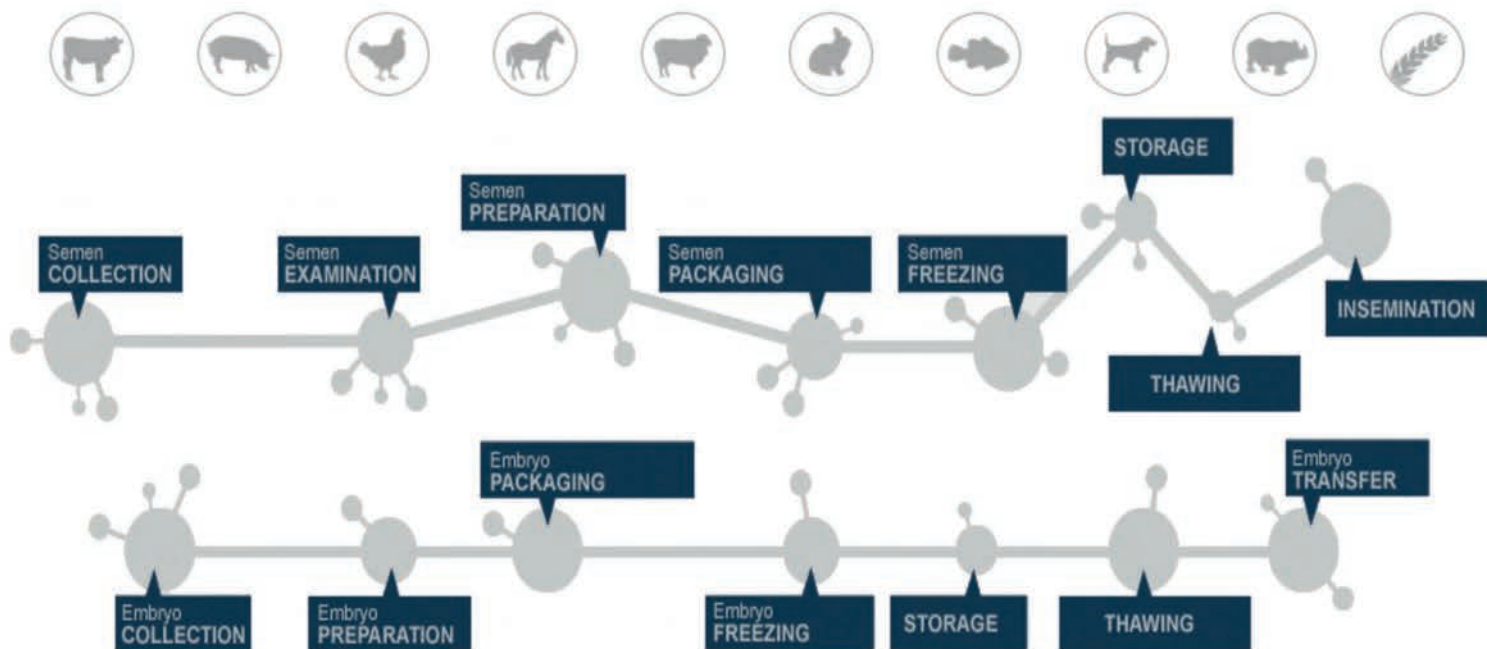

新元發實業股份有限公司... (ISO 9001)

發昌企業有限公司... 福昌豬場 (ISO 9001)

福久食品工業股份有限公司

**IVOS II and CEROS II**  
Next Generation  
CASA Systems

**EasyCyte**  
Advanced semen quality  
assessment by flow cytometry.

**DIVA**  
Automated system for identifying,  
filling and sealing CBS™ High  
Security straws.