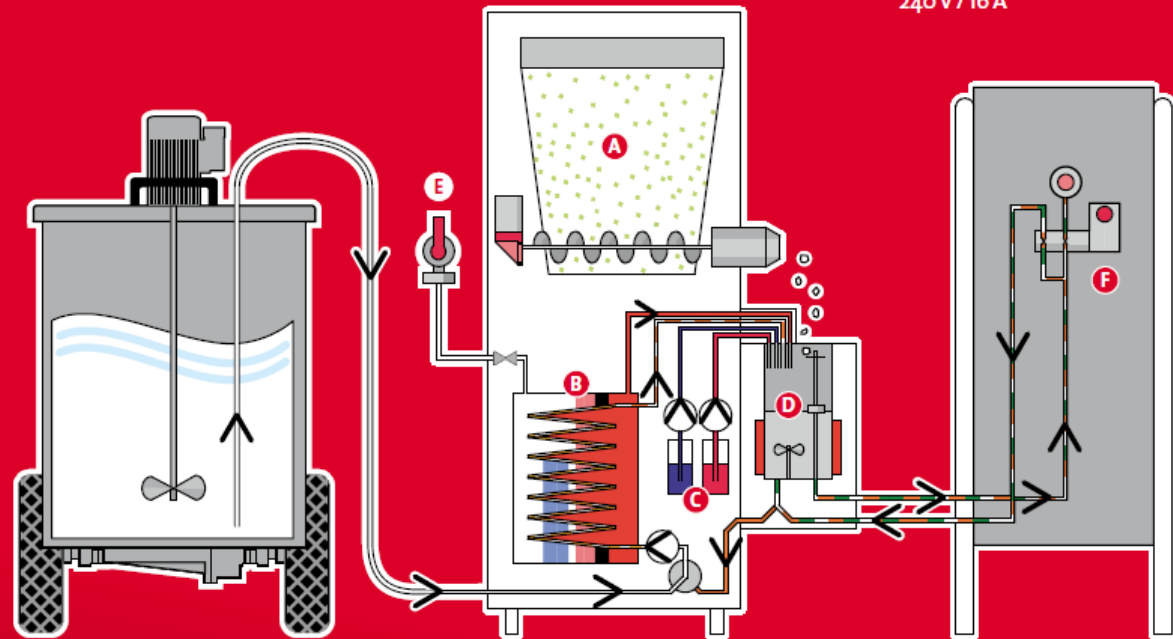

# 或給予 100% 的全奶

FEEDING TECHNOLOGY  
*specialized in calves*

全奶和代  
奶粉的的  
比例可以  
從  
1% 到 100%

- A** Powder buffer hopper
- B** Heat exchanger
- C** Acidic and alkaline detergent
- D** Mixing bowl
- E** Water supply
- F** Milk valve

Required connections:

- Water supply  
2 to 4 bar (29 to 58 psi)
- Socket outlet with  
earthing contact  
240 V / 16 A

Whole milk container  
Urban MilkShuttle

CalfMom Alma  
with heat exchanger for whole milk